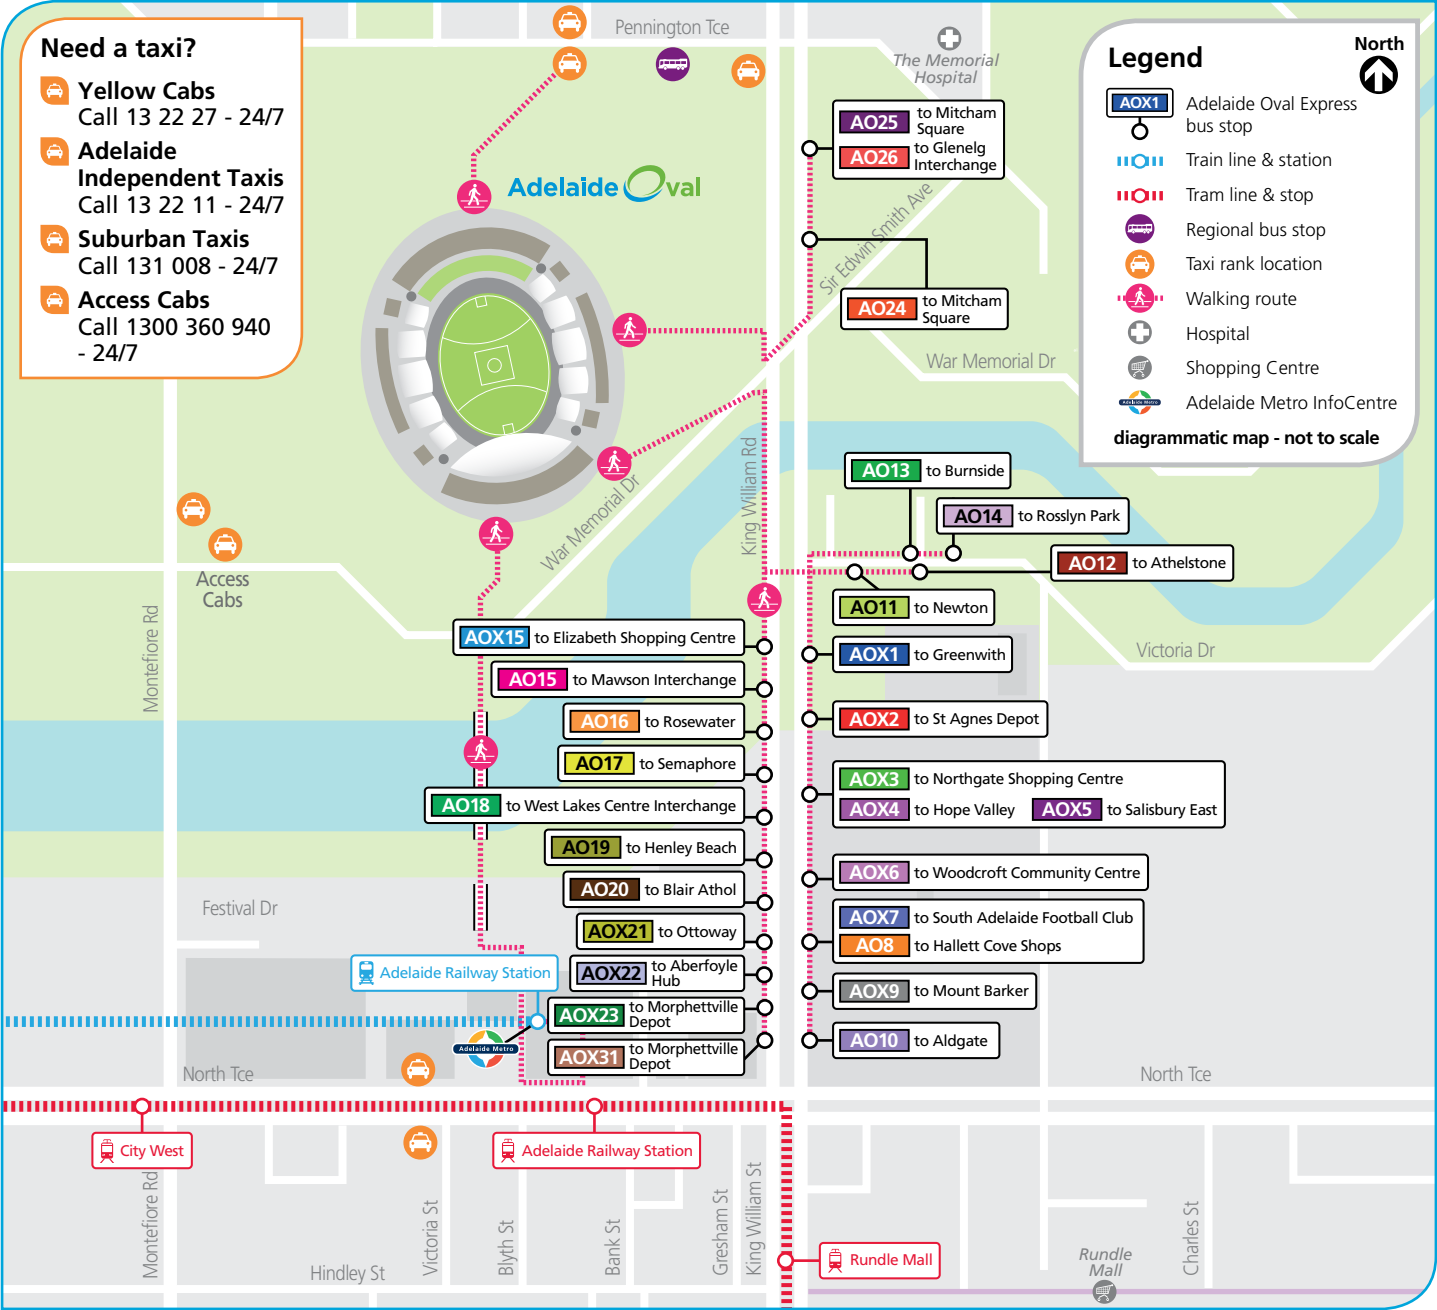

# Adelaide Oval Express interchange map

connect  
and GO

## Legend

- Adelaide Oval Express bus stop
- Train line & station
- Tram line & stop
- Regional bus stop
- Taxi rank location
- Walking route
- Hospital
- Shopping Centre
- Adelaide Metro InfoCentre

diagrammatic map - not to scale

- AOX15** to Elizabeth Shopping Centre
- AO15** to Mawson Interchange
- AO16** to Rosewater
- AO17** to Semaphore
- AO18** to West Lakes Centre Interchange
- AO19** to Henley Beach
- AO20** to Blair Athol
- AOX21** to Ottoway
- AOX22** to Aberfoyle Hub
- AOX23** to Morphettville Depot
- AOX31** to Morphettville Depot

- AO25** to Mitcham Square
- AO26** to Glenelg Interchange
- AO24** to Mitcham Square
- AO13** to Burnside
- AO14** to Rosslyn Park
- AO12** to Athelstone
- AO11** to Newton
- AOX1** to Greenwith
- AOX2** to St Agnes Depot
- AOX3** to Northgate Shopping Centre
- AOX4** to Hope Valley
- AOX5** to Salisbury East
- AOX6** to Woodcroft Community Centre
- AOX7** to South Adelaide Football Club
- AO8** to Hallett Cove Shops
- AOX9** to Mount Barker
- AO10** to Aldgate